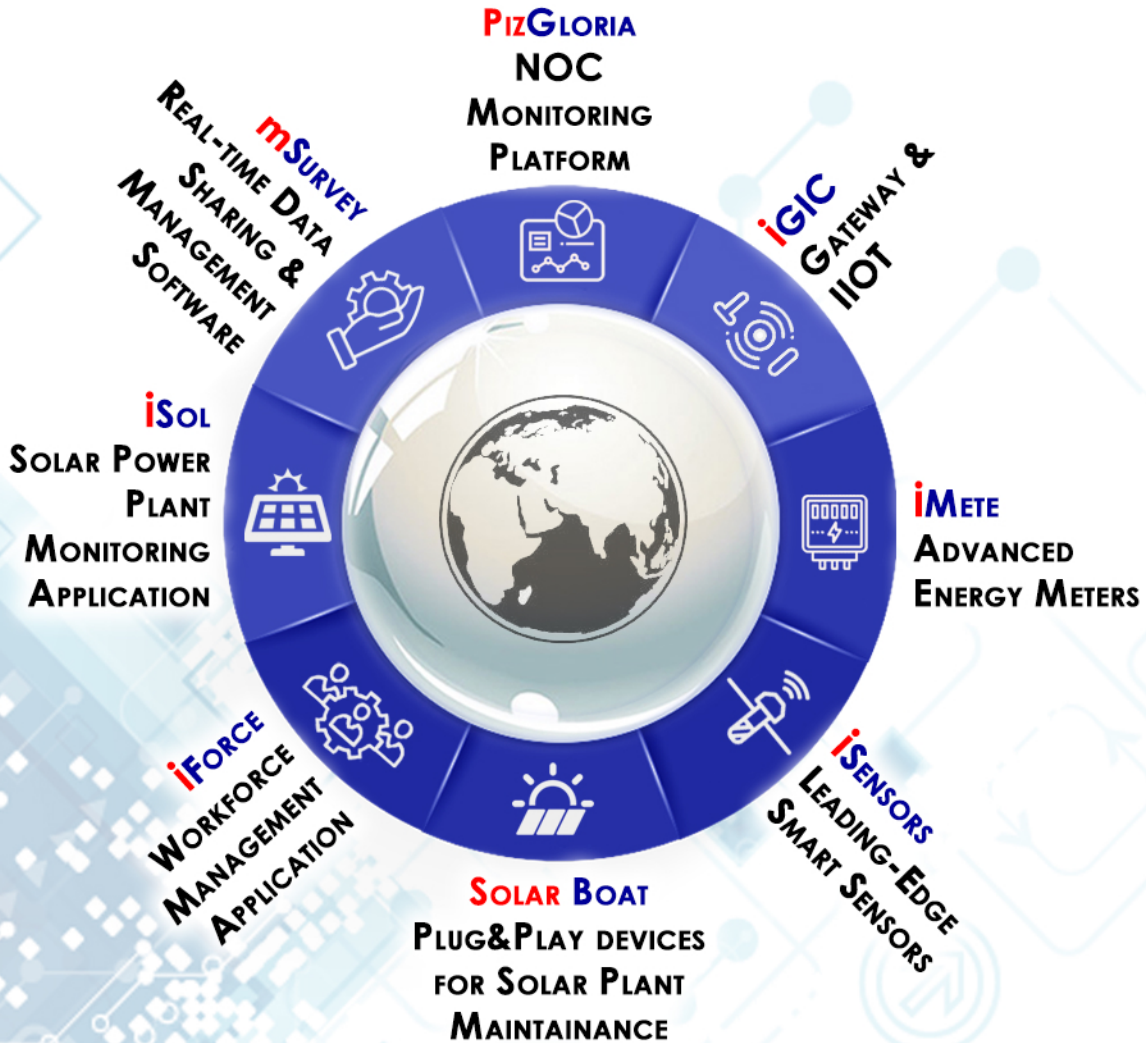

INVENDIS TECHNOLOGIES IS A LEADING MANUFACTURER OF IIOT HARDWARE AND SOFTWARE PRODUCTS. IT DELIVERS SOLUTIONS TO GLOBAL CUSTOMERS THAT FACILITATE IN MANAGING REMOTE ASSETS EFFECTIVELY AND EFFICIENTLY, WHILE OPTIMISING ENERGY CONSUMPTION.

INVENDIS SOLUTIONS ENABLE LARGE INFRASTRUCTURE COMPANIES TO MONITOR, CONTROL, MAINTAIN & MANAGE THEIR DISTRIBUTED INFRASTRUCTURE. IT MEASURES & VALIDATES CONSUMPTION OF RESOURCES LEADING TO RESOURCE OPTIMIZATION, FACILITATING ENVIRONMENT SUSTAINABILITY BY REDUCING CARBON FOOTPRINT.

DRIVE PRODUCTIVITY, SAVE MONEY,  
AND SIMPLIFY BUSINESS PROCESSES

IMPLEMENTATION ACROSS VARIOUS CLOUD  
TECHNOLOGIES

COMMUNICATE VIA ALL STANDARD  
COMMUNICATION PROTOCOLS TO  
INTEGRATE WITH 3RD PARTY  
CONTROLLERS & APPLICATIONS

## DELIVERING BUSINESS VALUE CLOUD-EDGE-IIOT