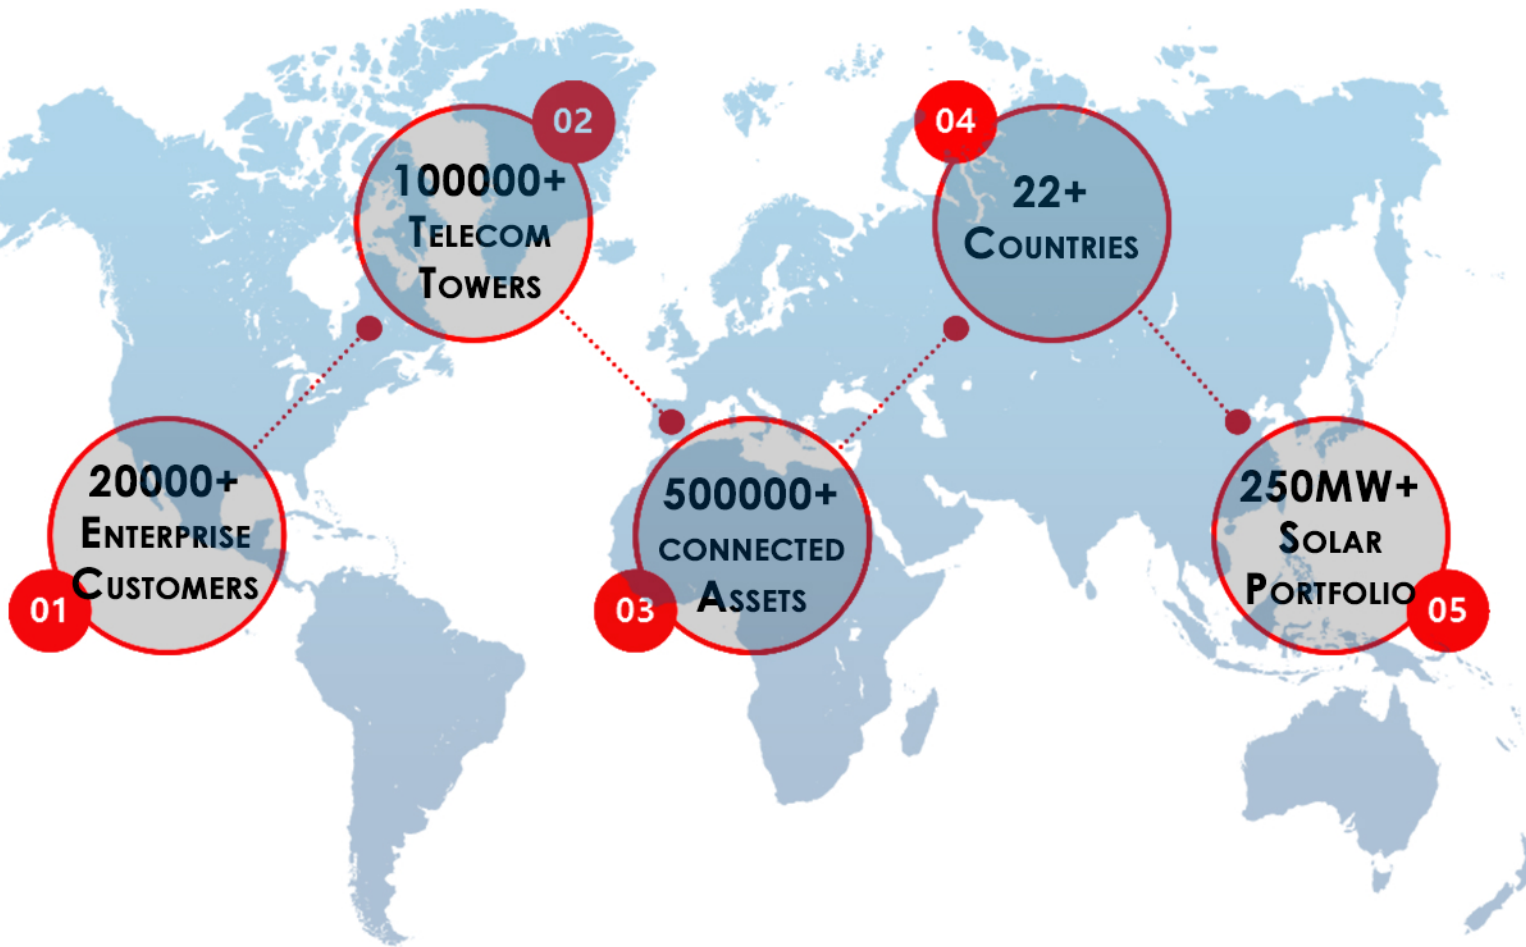

IIOT FOR TELECOM TOWERS DISTRIBUTED ENERGY & SUB METERING

Invendis
Invent, Discover.

No. 230, 1ST CROSS, 38TH MAIN,
BOOHBCS LAYOUT, BTM 2ND STAGE
BANGALORE – 560 068
KARNATAKA, INDIA,

WWW.INVENDIS.COM
SALES@INVENDIS.COM
HR-COMMUNICATION@INVENDIS.COM
+91 80 - 2668 1681 / 2668 1682

INCREASING BUSINESS EFFICIENCY CONNECTING & INTEGRATING SEAMLESSLY