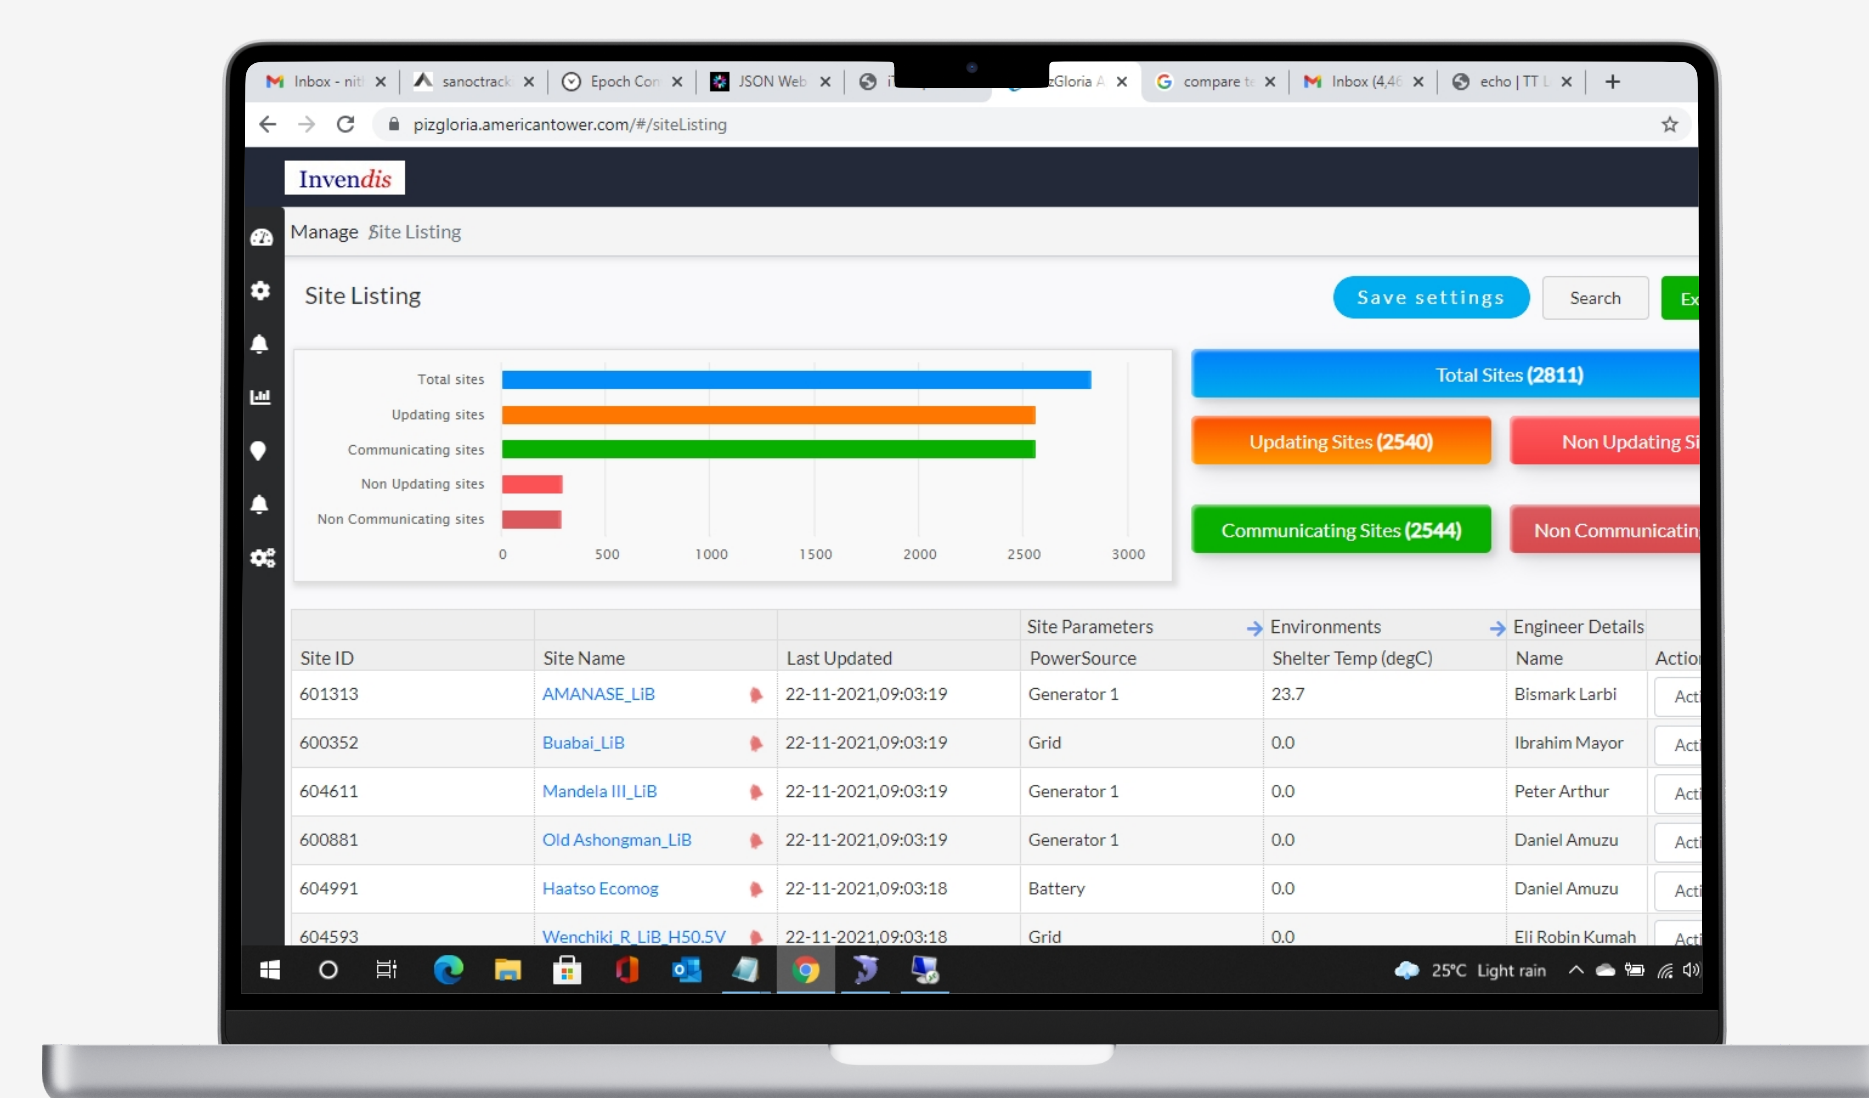

Piz-Gloria

- Easy to Maintain/ Bug Fix
- Flexible and extendible, usable on the long term
- Adapt to requiremen
- Scalability: high capacity
- Responds positively to change, when adding features, performance does not degrade

Invendis offers its esteemed customers to try Piz Gloria on trial basis to explore a different flavour of monitoring solution for the telecom tower sites clubbed with compressive work force management and real time data analytics driven decision making assistance tool.

ABOUT

PizGloria is a NOC platform that provides end to end insights into telecom tower sites performance. It is an amalgamation of three distinct feature sets – Invendis RMS, iTOC & WFM. It not only brings together RMS/iTOC and WFM but also extends into real time analytics converting data sets into actionable information. It uses state of the art technology and highly intuitive user interfaces allowing the business to uncover hidden patterns, correlations, and other insights and get answers from it almost immediately”

PIZ Gloria is a complete makeover of its previous version with key focus given to user experience and response time. User will now get the best experience while they navigate from one page to other yet keeping their focus on what they are looking for. PIZ Gloria has been developed based on latest technologies like HTML5, KAFKA which comes with set of Widget based dashboard which user can call based on his wish.