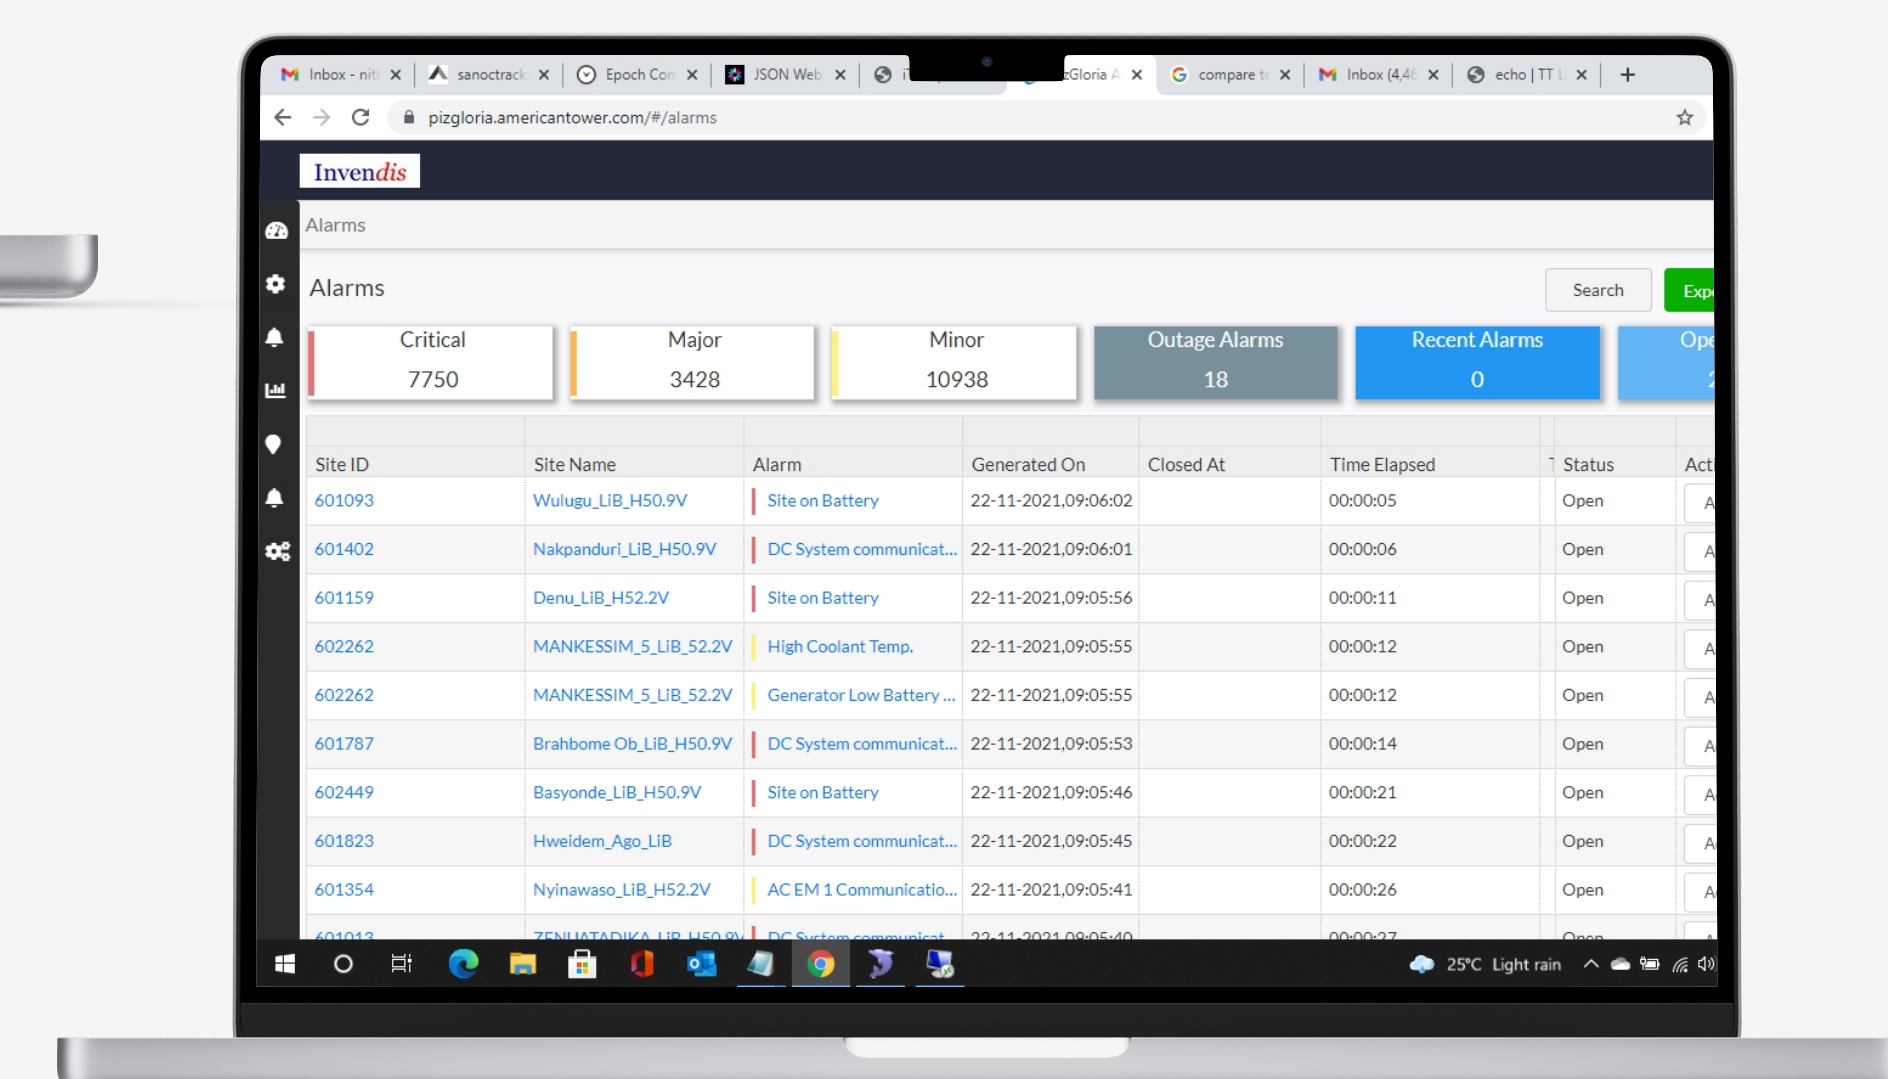

Piz-Gloria

- Easy to Maintain/ Bug Fix
- Flexible and extendible, usable on the long term
- Adapt to requiremen
- Scalability: high capacity
- Responds positively to change, when adding features, performance does not degrade

Invendis offers its esteemed customers to try Piz Gloria on trial basis to explore a different flavour of monitoring solution for the telecom tower sites clubbed with compressive work force management and real time data analytics driven decision making assistance tool.

ABOUT

PizGloria is a NOC platform that provides end to end insights into telecom tower sites performance. It is an amalgamation of three distinct feature sets – Invendis RMS, iTOC & WFM. It not only brings together RMS/iTOC and WFM but also extends into real time analytics converting data sets into actionable information. It uses state of the art technology and highly intuitive user interfaces allowing the business to uncover hidden patterns, correlations, and other insights and get answers from it almost immediately”

PIZ Gloria is a complete makeover of its previous version with key focus given to user experience and response time. User will now get the best experience while they navigate from one page to other yet keeping their focus on what they are looking for. PIZ Gloria has been developed based on latest technologies like HTML5, KAFKA which comes with set of Widget based dashboard which user can call based on his wish.