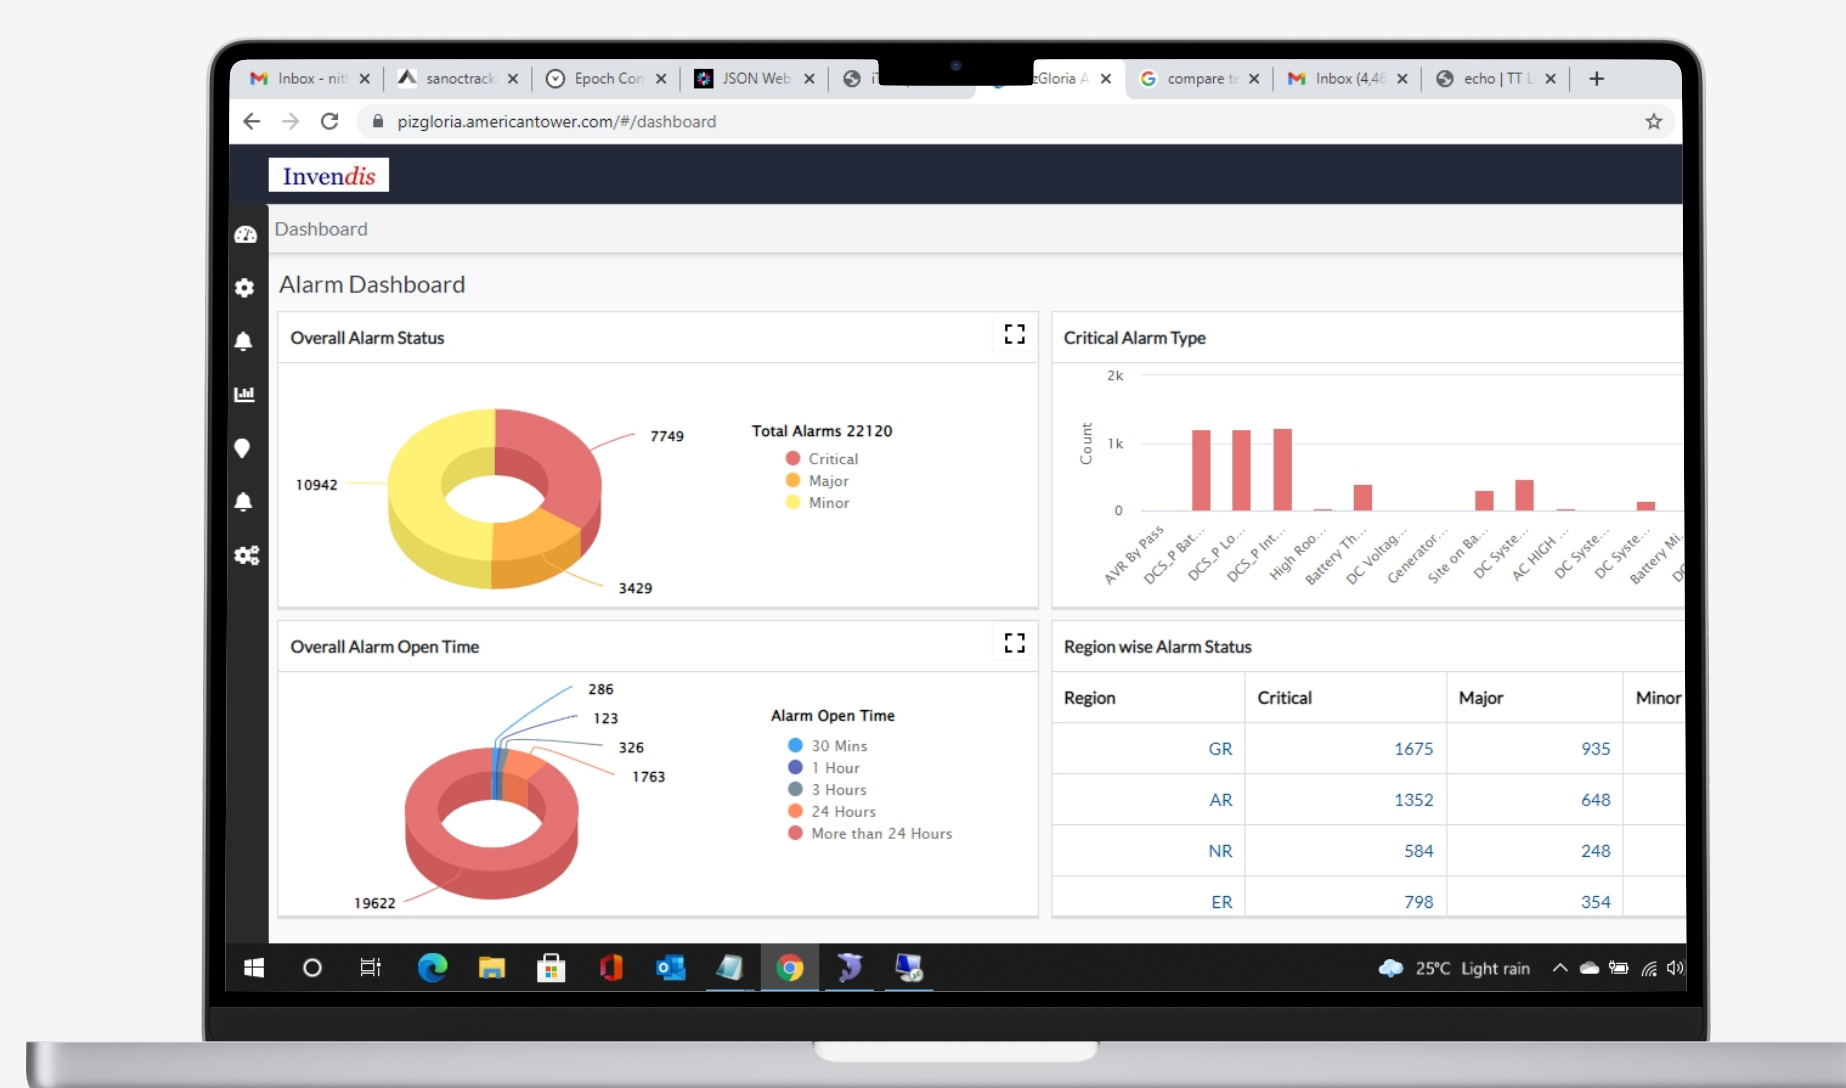

Piz-Gloria

- Easy to Maintain/ Bug Fix
- Flexible and extendible, usable on the long term
- Adapt to requiremen
- Scalability: high capacity
- Responds positively to change, when adding features, performance does not degrade

Invendis offers its esteemed customers to try Piz Gloria on trial basis to explore a different flavour of monitoring solution for the telecom tower sites clubbed with compressive work force management and real time data analytics driven decision making assistance tool.

ABOUT

PizGloria is a NOC platform that provides end to end insights into telecom tower sites performance. It is an amalgamation of three distinct feature sets – Invendis RMS, iTOC & WFM. It not only brings together RMS/iTOC and WFM but also extends into real time analytics converting data sets into actionable information. It uses state of the art technology and highly intuitive user interfaces allowing the business to uncover hidden patterns, correlations, and other insights and get answers from it almost immediately”

PIZ Gloria is a complete makeover of its previous version with key focus given to user experience and response time. User will now get the best experience while they navigate from one page to other yet keeping their focus on what they are looking for. PIZ Gloria has been developed based on latest technologies like HTML5, KAFKA which comes with set of Widget based dashboard which user can call based on his wish.