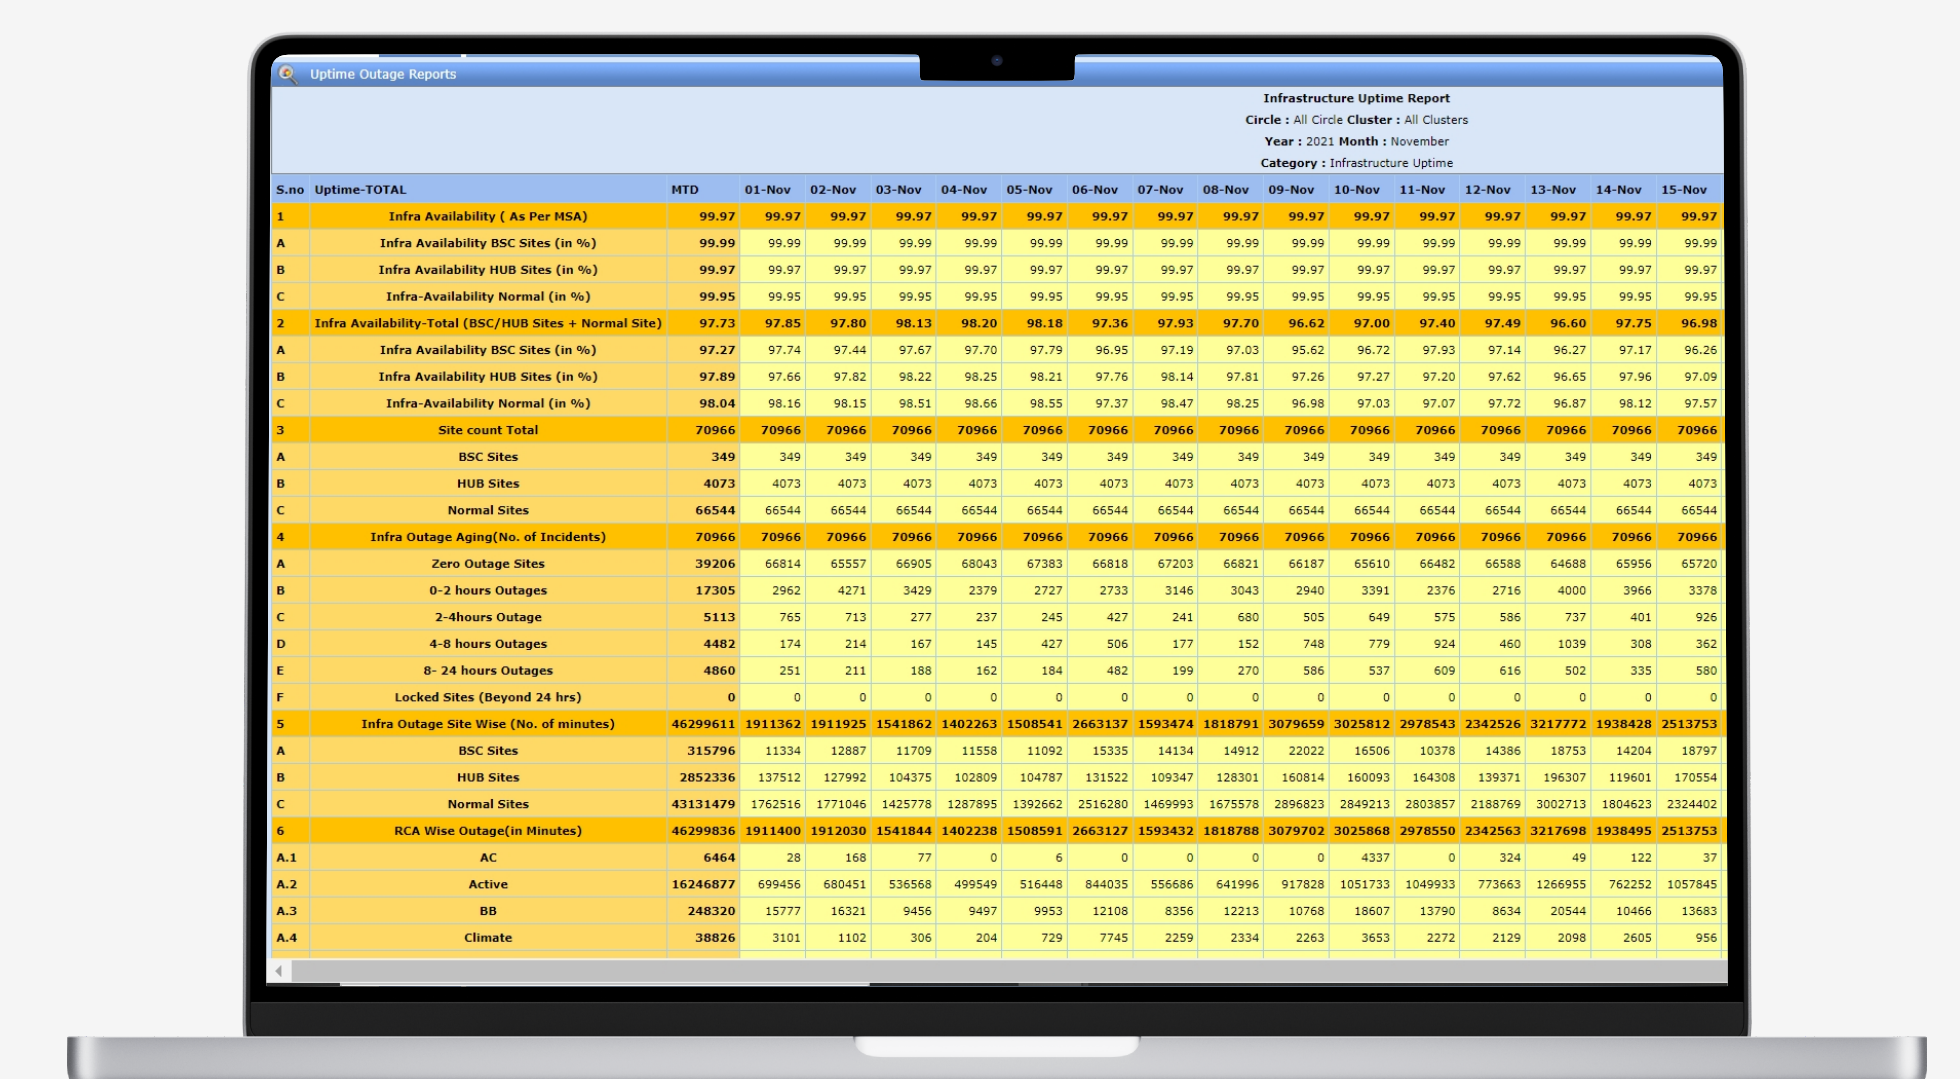

Work force Management

- Incident Management
- Corrective Maintenance
- Energy Management
- Preventive Maintenance
- Asset Management
- Change Management
- Site Access & Security Management
- Site Rental & Lease Management
- Colocation & Multi Tenancy
- Operations Management
- Document Management
- Dashboard, Reporting & Analytics
- Mobile Work Force Management

ABOUT

Invendis WFM solution provides Tower Enterprise Ready ticketing solution covering TT workflow, reporting, preventive maintenance and more. Platform provides flexible architecture to integrate Enterprise standard solutions to simplify workflow. In addition, Invendis WFM provides Web Services to enable an 3rd party system to integrate.

Contact us:
+91 80 2668 1681

www.invendis.com

sales@invendis.com

230, 1st Cross, 38th Main, BOOHBCS Layout, BTM 2nd Stage, Bangalore – 560 068, Karnataka,