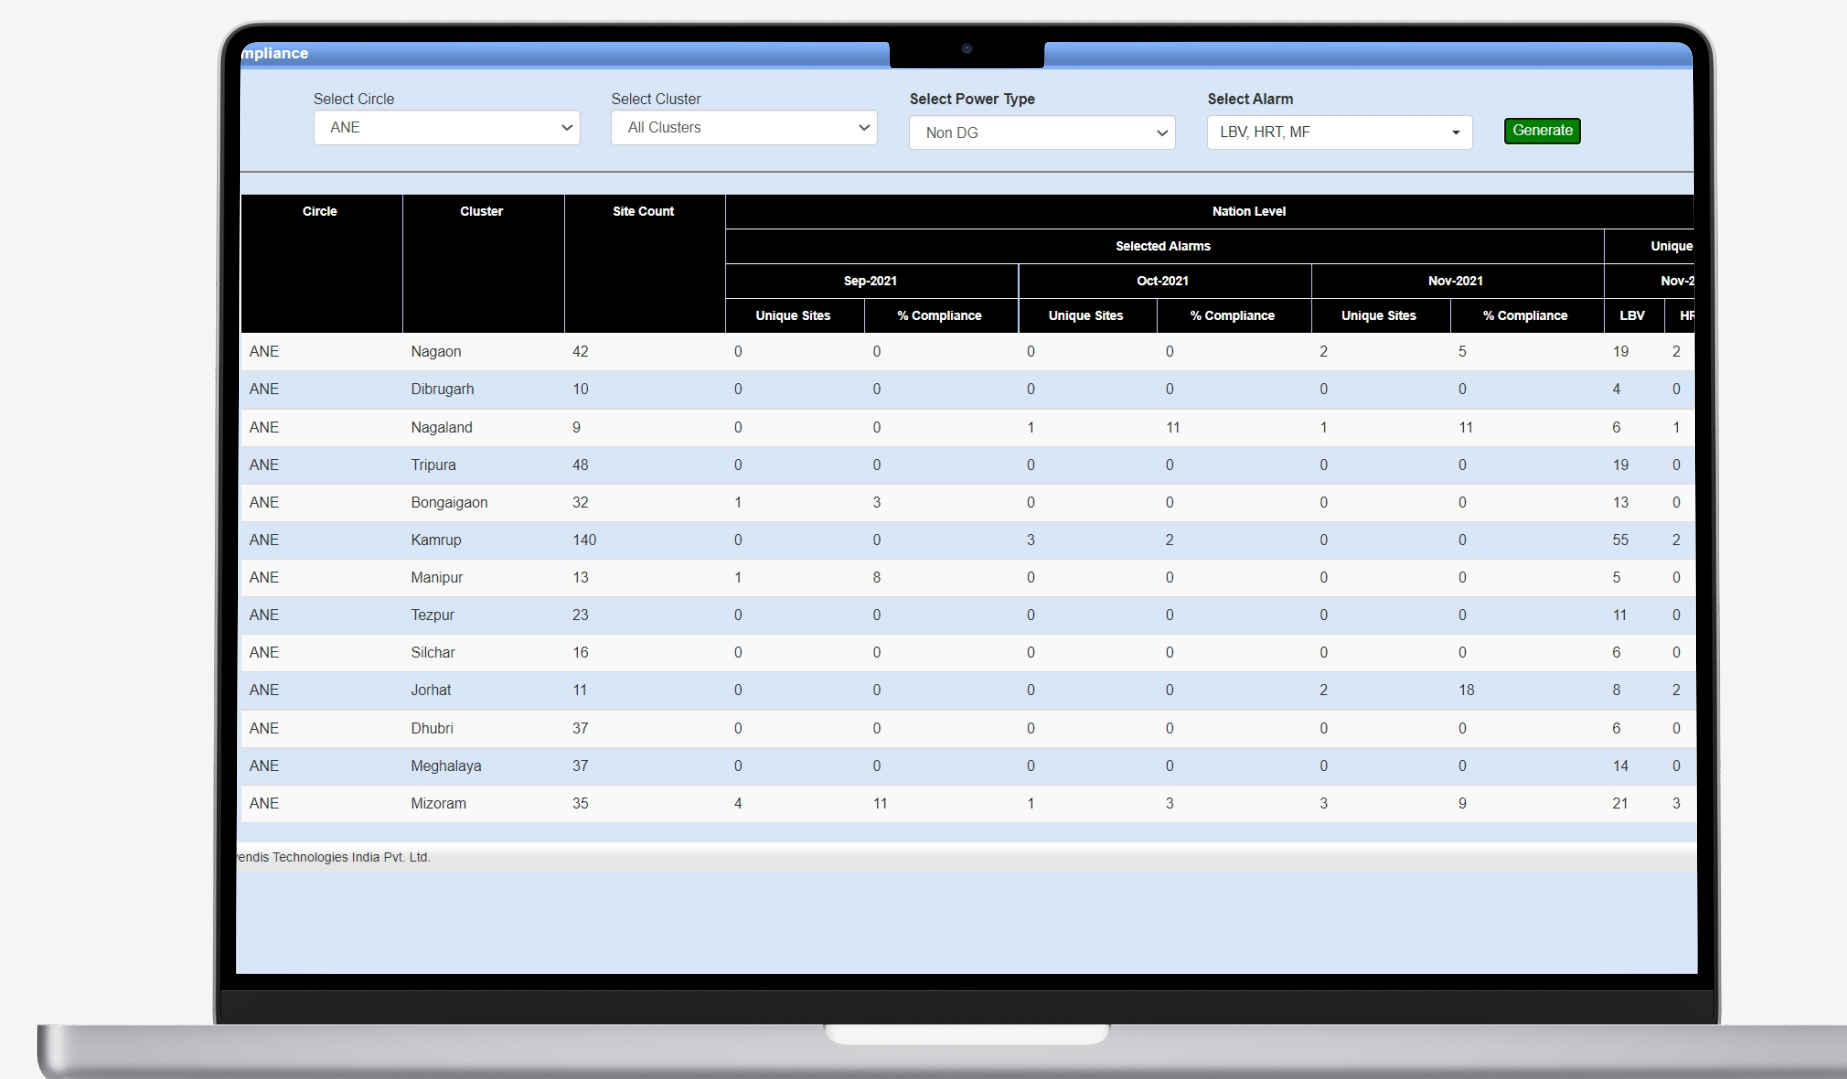

Work force Management

- Incident Management
- Corrective Maintenance
- Energy Management
- Preventive Maintenance
- Asset Management
- Change Management
- Site Access & Security Management
- Site Rental & Lease Management
- Colocation & Multi Tenancy
- Operations Management
- Document Management
- Dashboard, Reporting & Analytics
- Mobile Work Force Management

ABOUT

Invendis WFM solution provides Tower Enterprise Ready ticketing solution covering TT workflow, reporting, preventive maintenance and more. Platform provides flexible architecture to integrate Enterprise standard solutions to simplify workflow. In addition, Invendis WFM provides Web Services to enable an 3rd party system to integrate.

Contact us:
+91 80 2668 1681

www.invendis.com

sales@invendis.com

230, 1st Cross, 38th Main, BOOHBCS Layout, BTM 2nd Stage, Bangalore – 560 068, Karnataka,