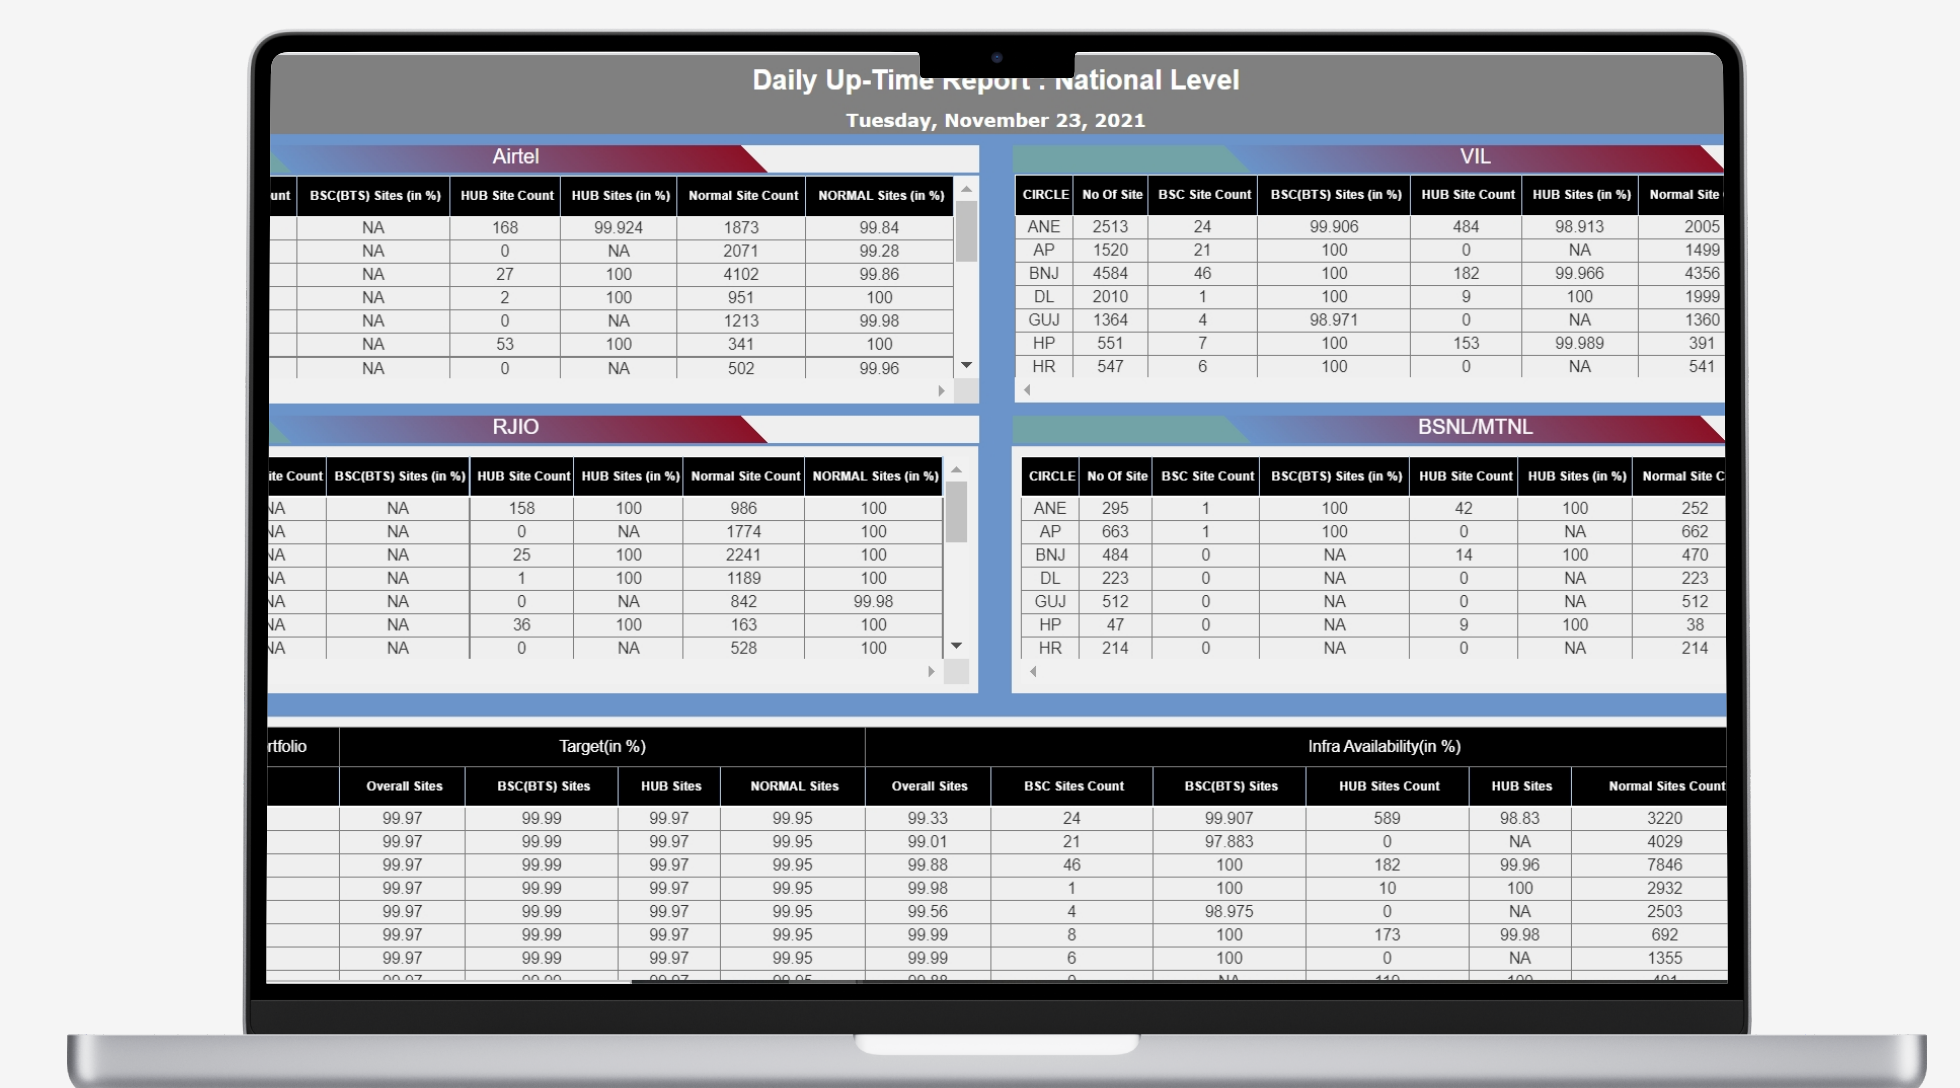

Work force Management

- Incident Management
- Corrective Maintenance
- Energy Management
- Preventive Maintenance
- Asset Management
- Change Management
- Site Access & Security Management
- Site Rental & Lease Management
- Colocation & Multi Tenancy
- Operations Management
- Document Management
- Dashboard, Reporting & Analytics
- Mobile Work Force Management

ABOUT

Invendis WFM solution provides Tower Enterprise Ready ticketing solution covering TT workflow, reporting, preventive maintenance and more. Platform provides flexible architecture to integrate Enterprise standard solutions to simplify workflow. In addition, Invendis WFM provides Web Services to enable an 3rd party system to integrate.

Contact us:
+91 80 2668 1681

www.invendis.com

sales@invendis.com

230, 1st Cross, 38th Main, BOOHBCS Layout, BTM 2nd Stage, Bangalore – 560 068, Karnataka,