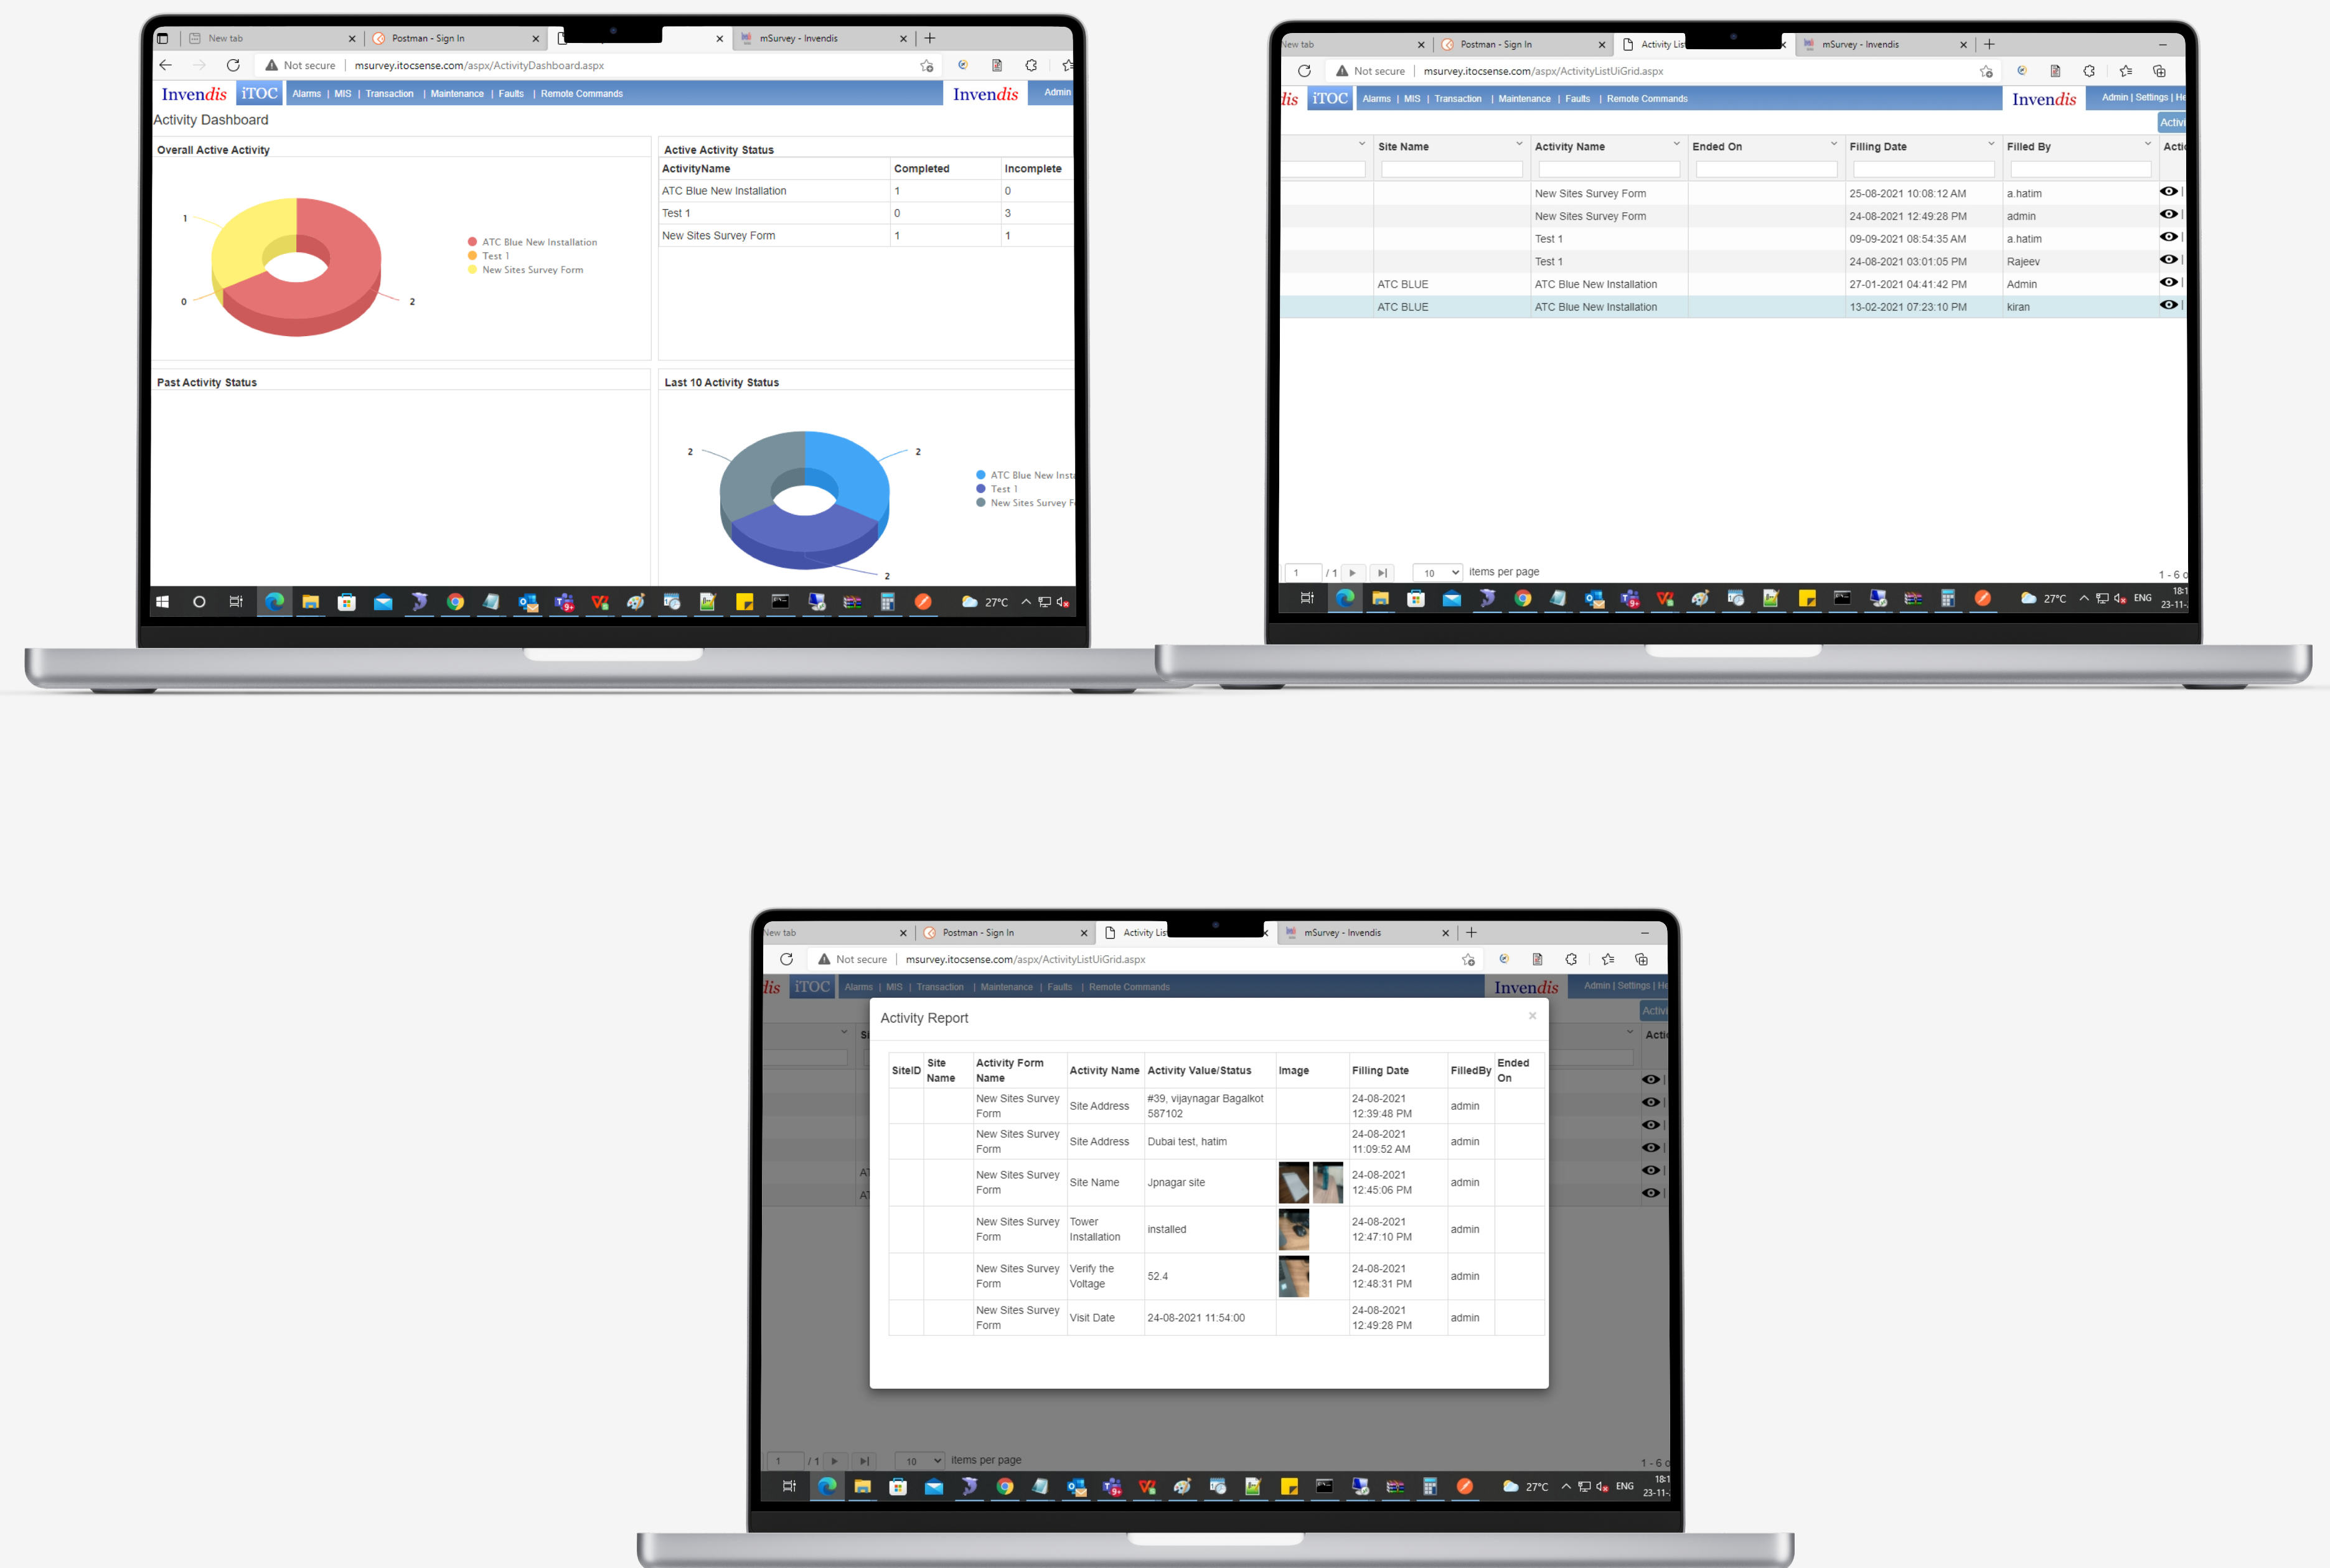

### ASSIGN TASKS & ACTIVITIES

- Schedule
- Manage
- Monitor

### WORKFLOW

- Hierarchy
- Status
- Work Completion

### ABOUT

Invendis mSurvey is a mobile app providing forms for data collection and sharing, empowering the workforce to work smarter and faster in the field with easy, efficient data updates right on your mobile device. Send completed digital forms directly to co-workers, customers, or anyone else who needs to see them.

Its ability to automatically capture LAT: LONG and to take pictures with location, date and time stamp makes it an ideal tool for routine field jobs.